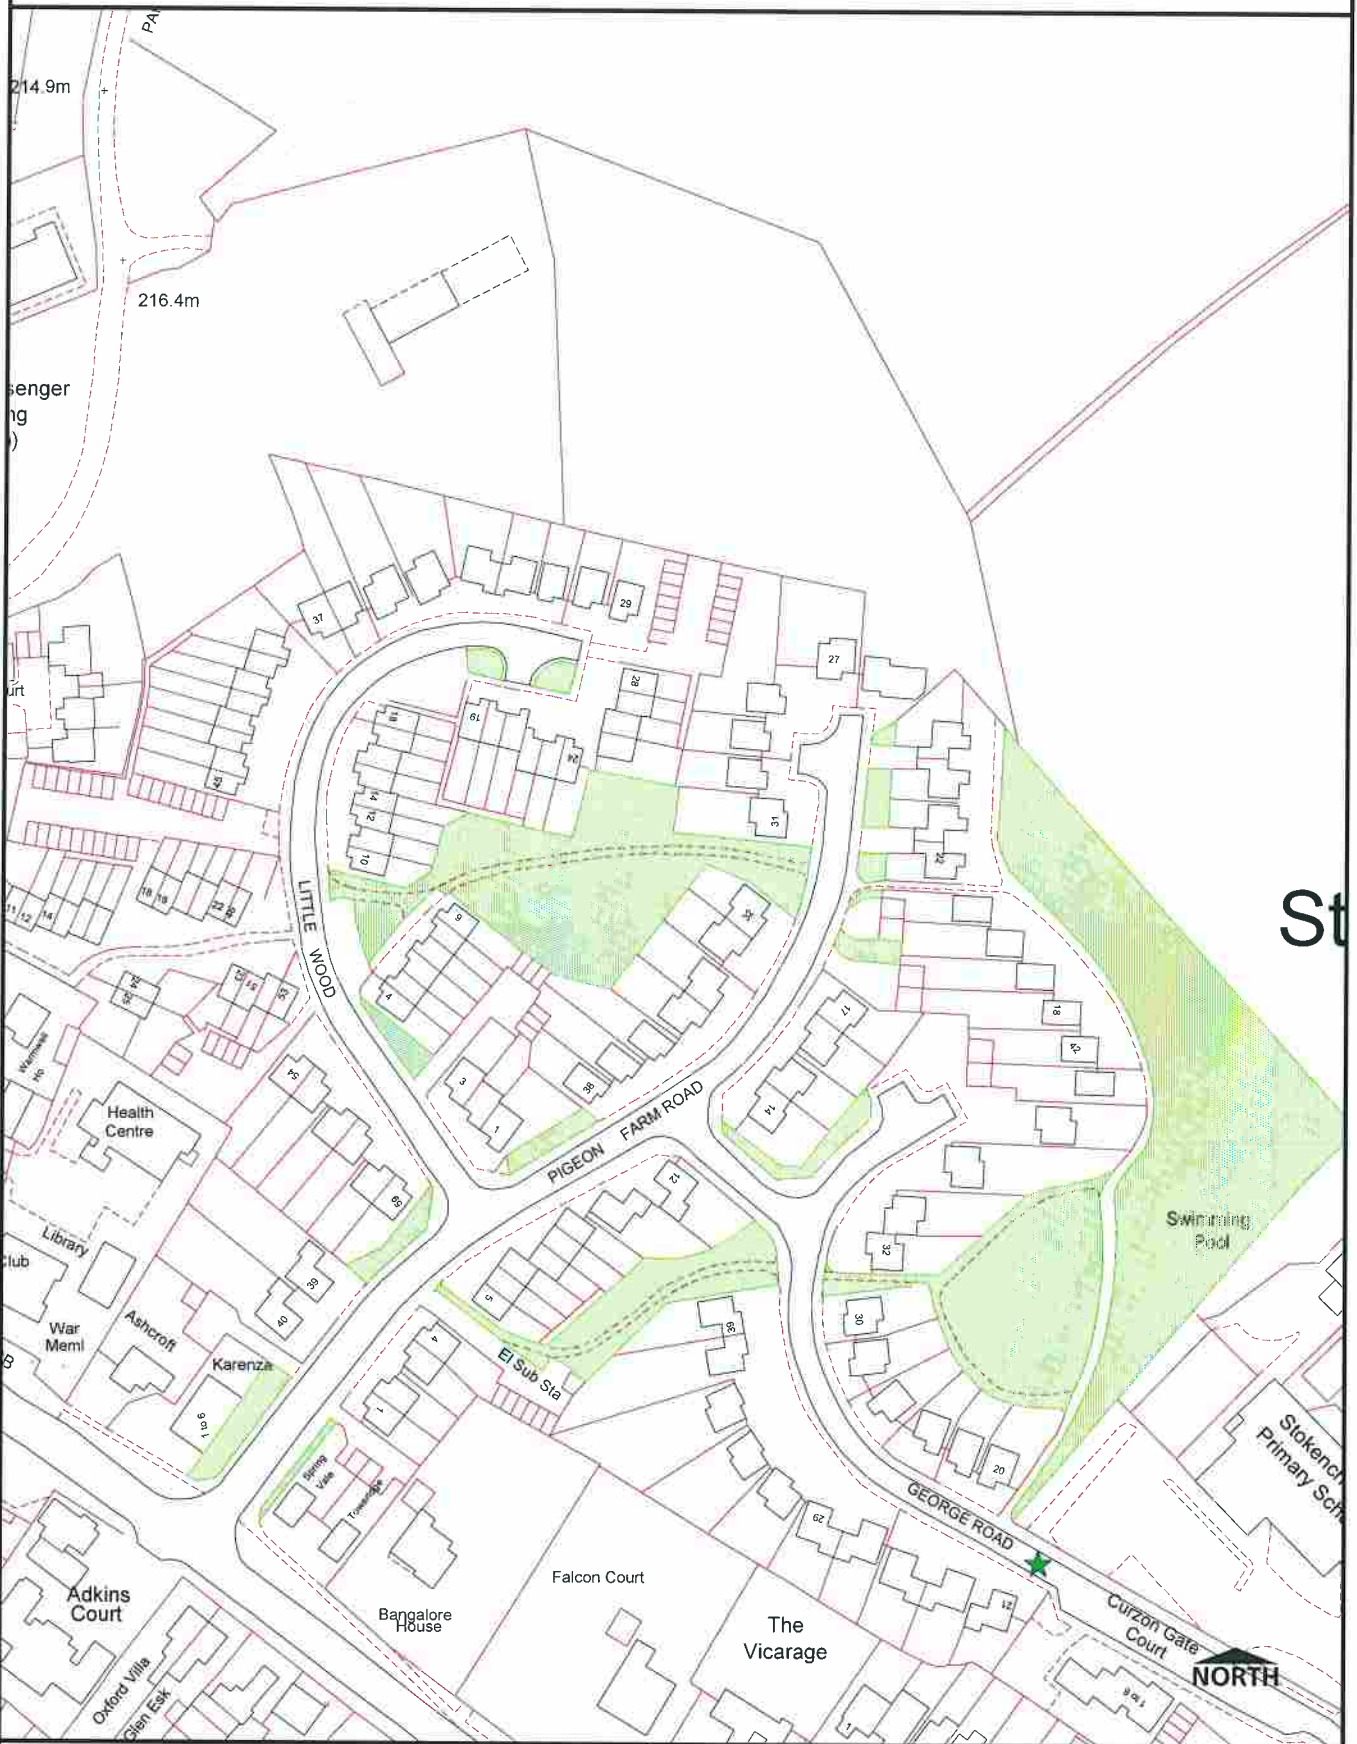

Stokenchurch: George Road/ Pigeon Farm Road

Statement of Purpose:

Site Plan for Council Business Use Only

Map produced in MapInfo GIS by:

stownsen

Scale:

1:1750

Date:

17/09/2015

Saved as Layout in Workspace Path/Name:

OS mapping © Crown Copyright and database rights 2011 Ordnance Survey 100023306.
 Print for the public: You are not permitted to copy, sub-license, distribute, sell
 or otherwise make available the Licensed Data to third parties in any form.
 Aerial Photo Imagery 2010 and 2006: © Getmapping plc. www.getmapping.com.