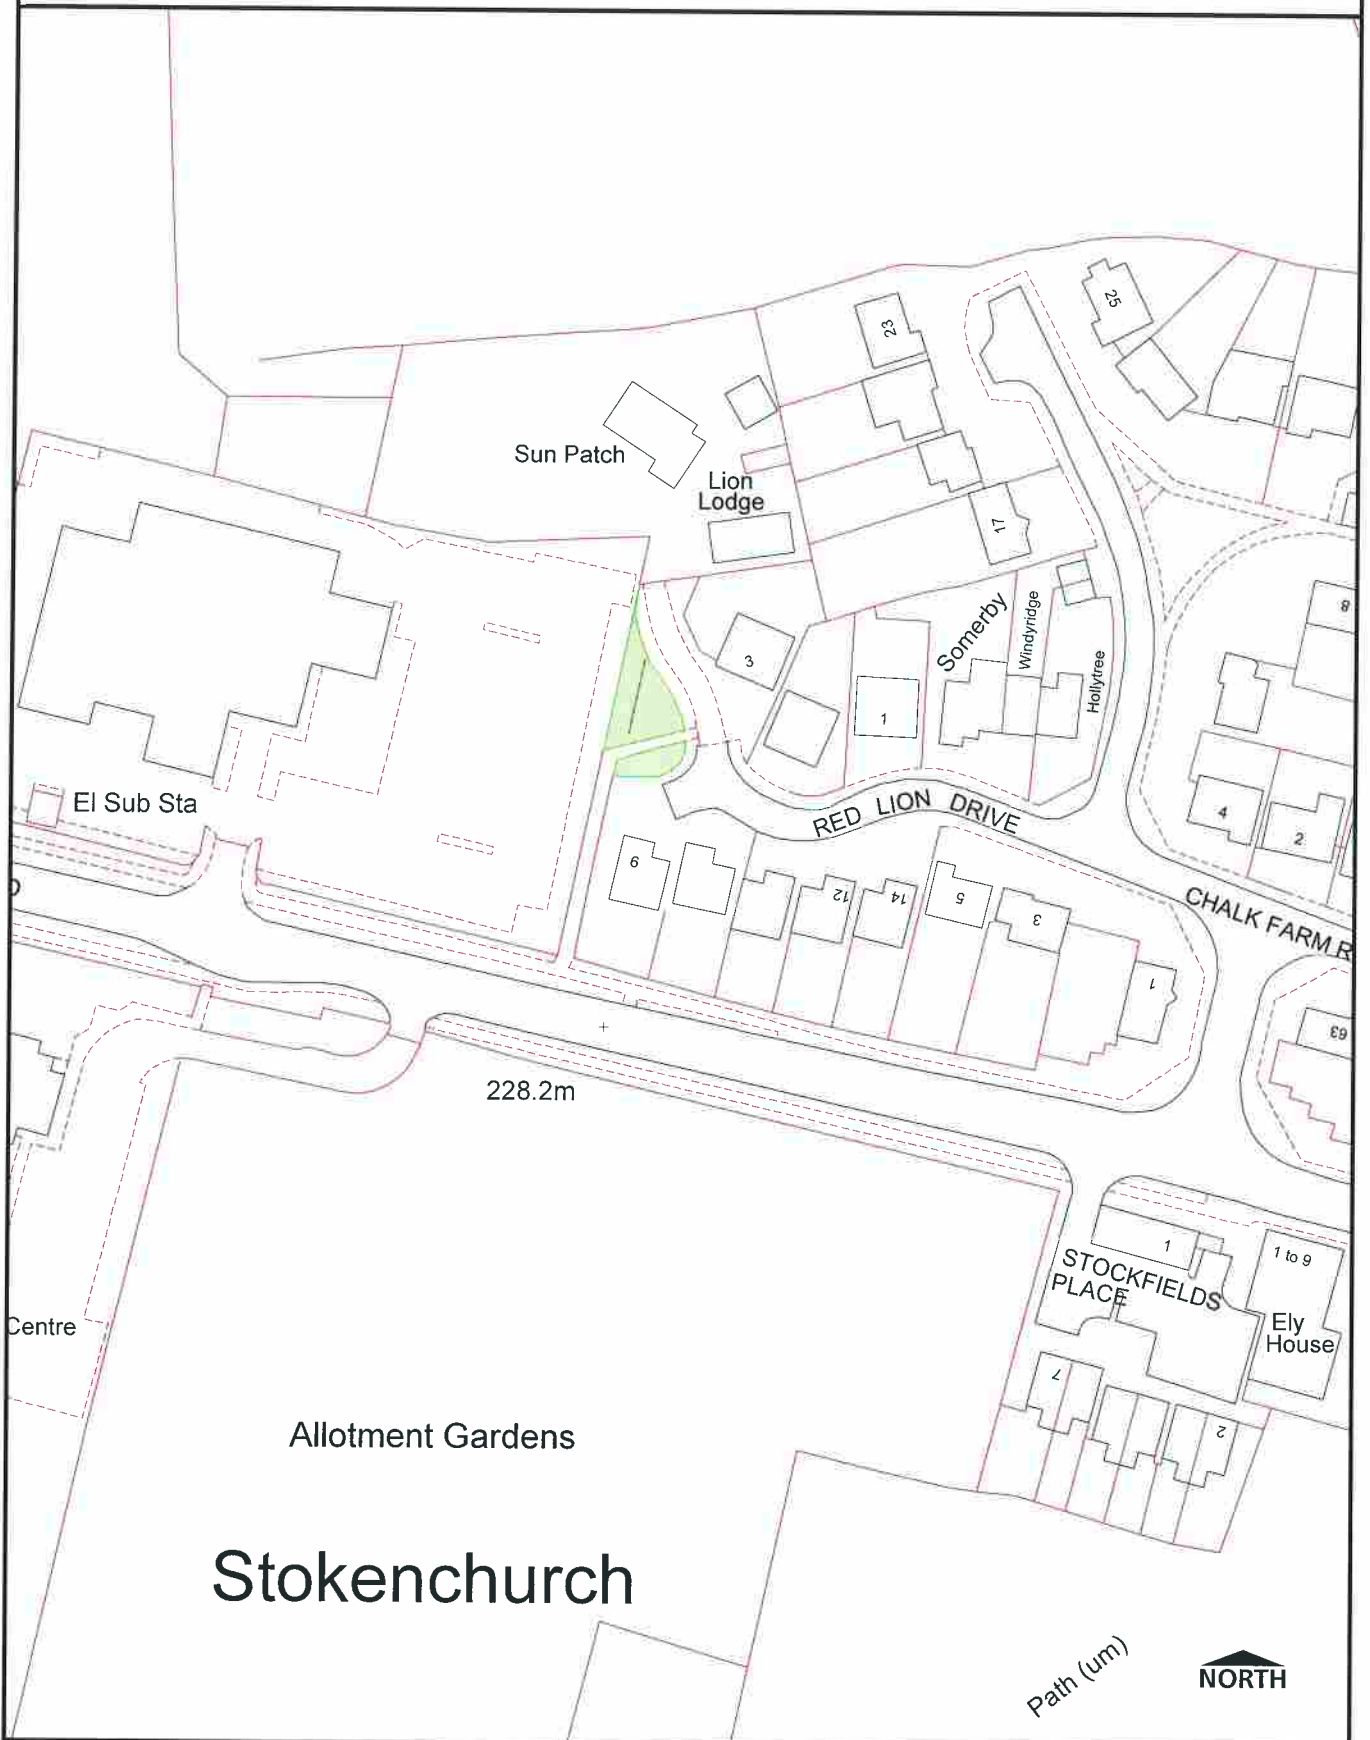

Stokenchurch: Red Lion Drive

Statement of Purpose:
[Site Plan for Council Business Use Only](#)

Map produced in MapInfo GIS by: stownsen	Scale: 1:1250	Date: 17/09/2015
--	-------------------------	----------------------------

Saved as Layout in Workspace Path/Name:

OS mapping: © Crown Copyright and database rights 2011 Ordnance Survey 100023306.
 Print for the public: You are not permitted to copy, sub-license, distribute, sell or otherwise make available the Licensed Data to third parties in any form.
 Aerial Photo Imagery 2010 and 2006: © Getmapping plc. www.getmapping.com.